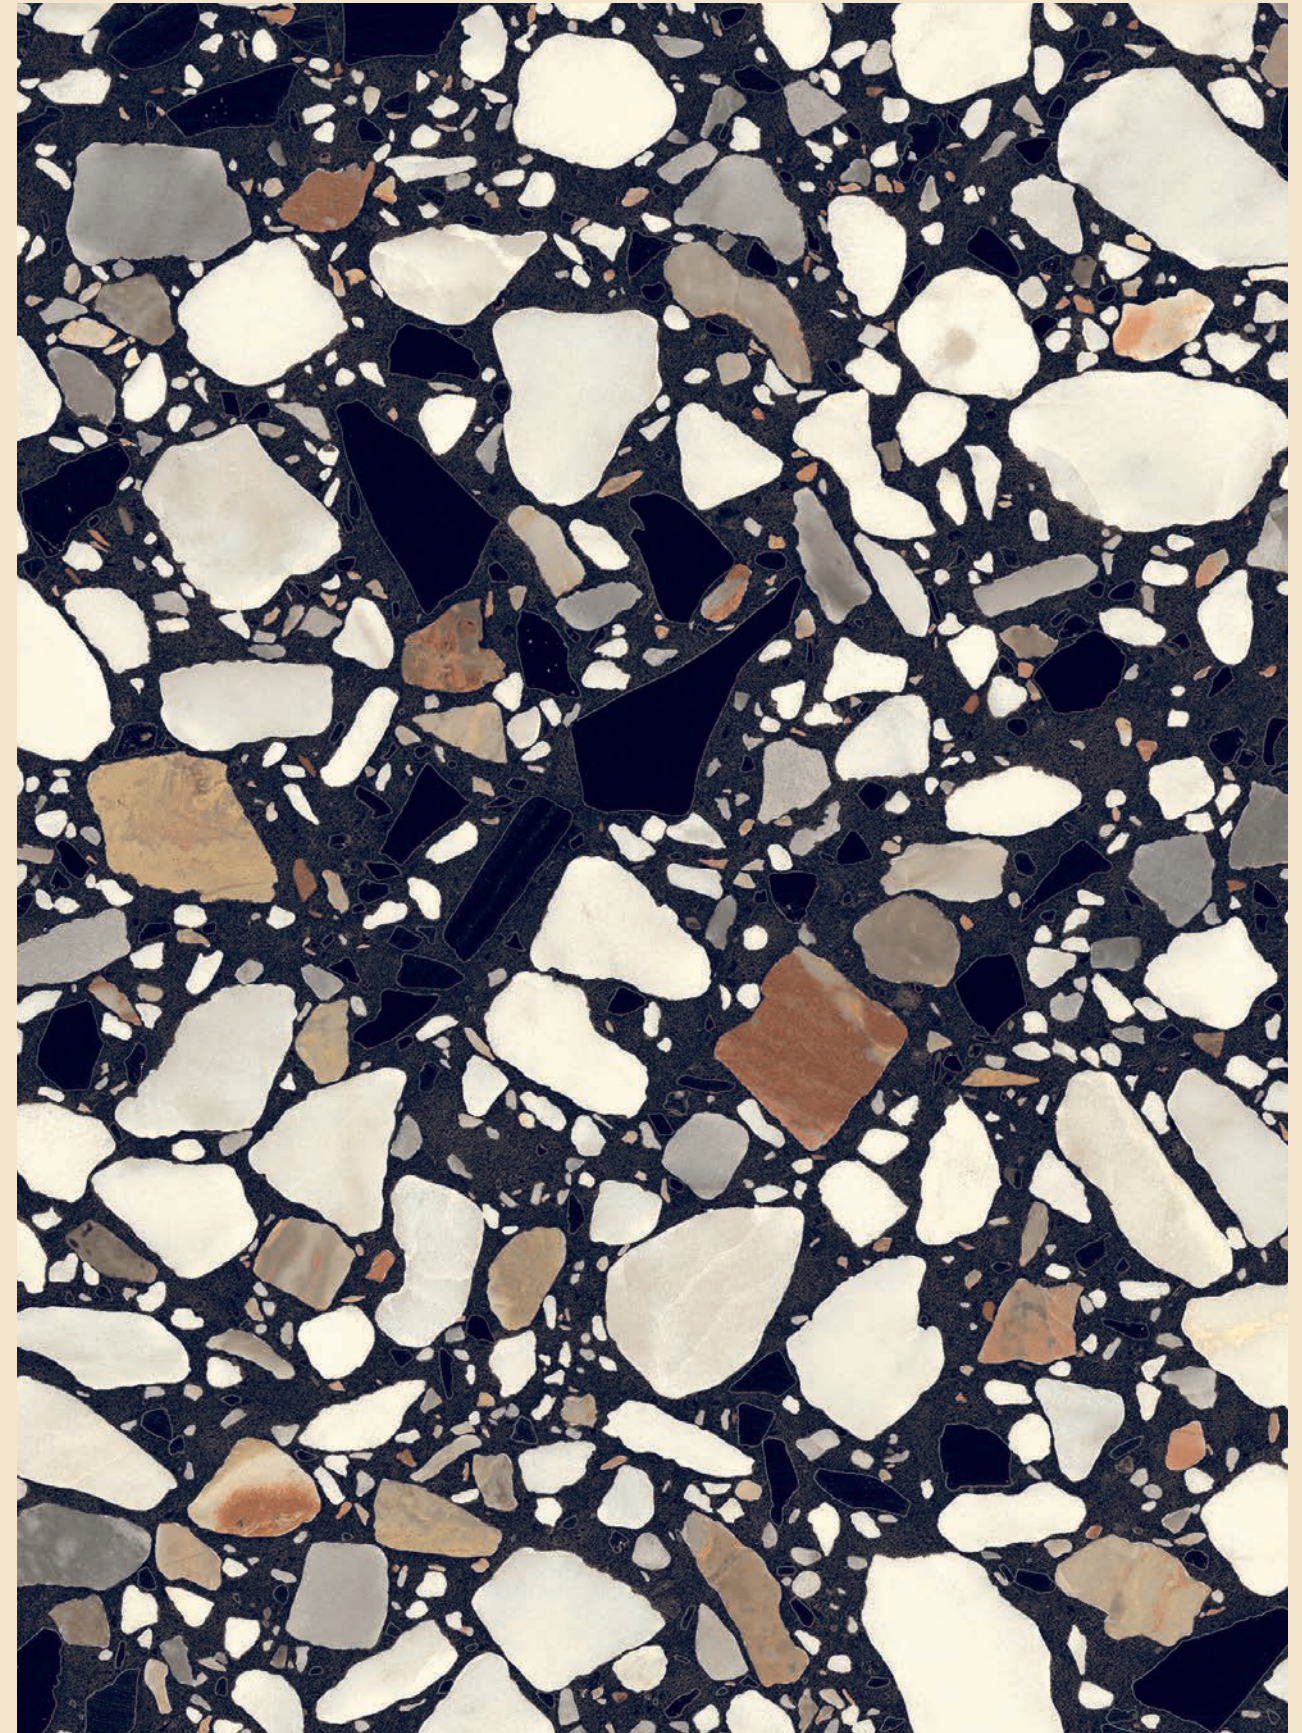

Wall: Fragranze FR 2 / Azzurro Macro 8"x8"

Shiny surfaces and contrasting colours in small sized areas enhance the architecture of the space creating a mood that is constantly evolving.