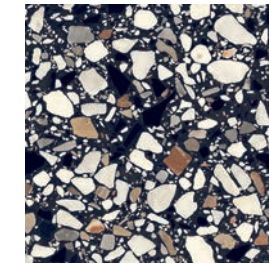

ASTM C 373
~0.1%

ASTM C 650: CLASS A
ASTM C 1378: CLASS A

ANSI A 326.3:2017 release 2019.
(DCOF): ≥0,42

MEDIUM USE (8" X 8")

Made in San Marino

FR 10

FR 8

FR 2