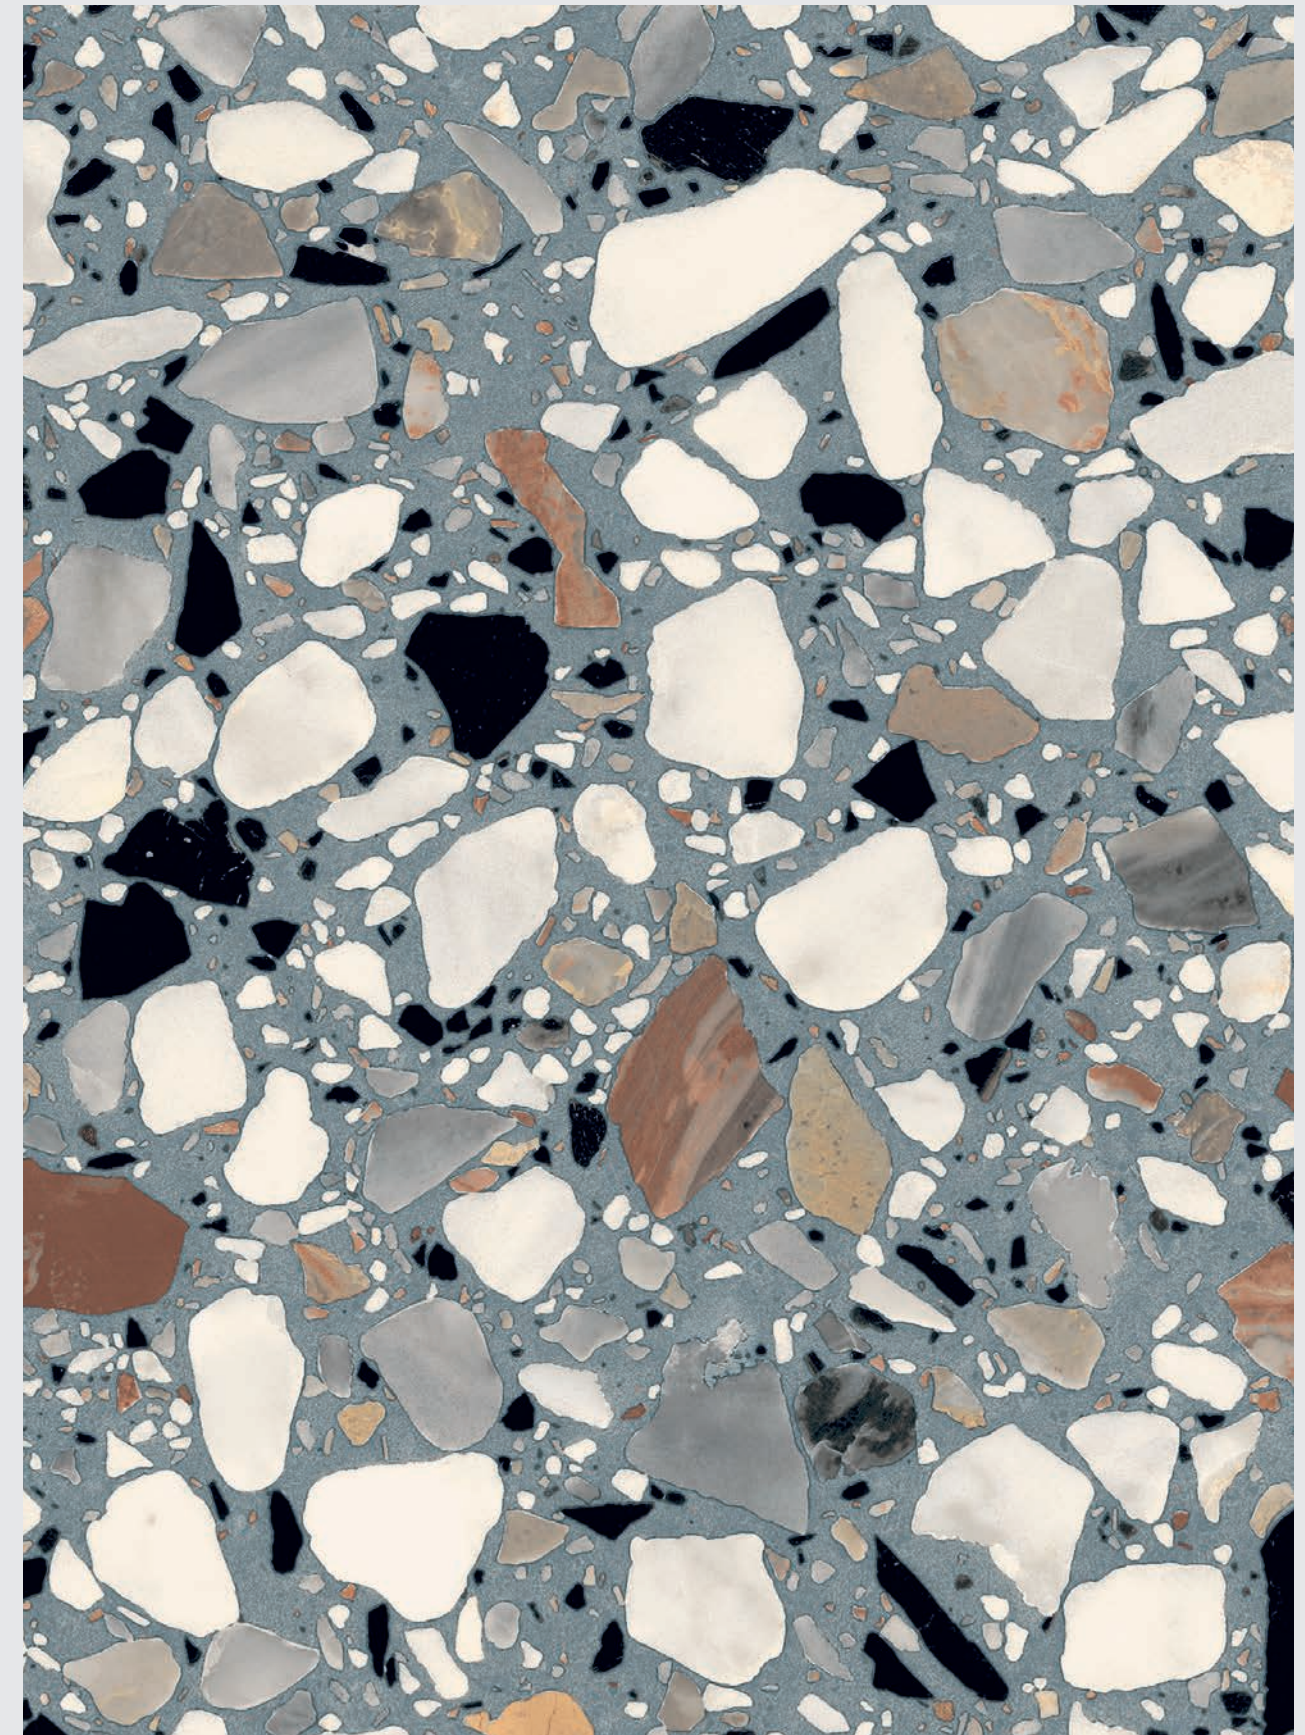

A sea green appearance.
Fragments of colour acquire depth
and character thanks to the pure white
background and the sea green wall.
Simultaneously a gentle yet glamorous
bathroom.

Wall: Fragranze FR 2 / Azzurro Macro 8"x8"