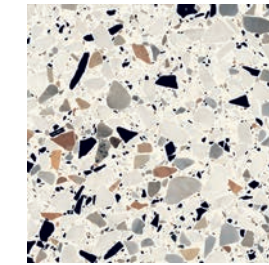

ASTM C 373
~0.1%

ASTM C 650: CLASS A
ASTM C 1378: CLASS A

ANSI A 326.3:2017 release 2019.
(DCOF): ≥0,42

MEDIUM USE (8" X 8")

Made in San Marino

FR 10

FR 8

FR 2