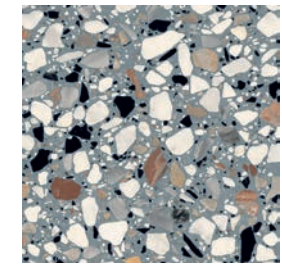

ASTM C 373
~0.1%

ASTM C 650: CLASS A
ASTM C 1378: CLASS A

ANSI A 326.3:2017 release 2019.
(DCOF): ≥0,42

MEDIUM USE (8" X 8")

Made in San Marino

FR 10

FR 8

FR 2