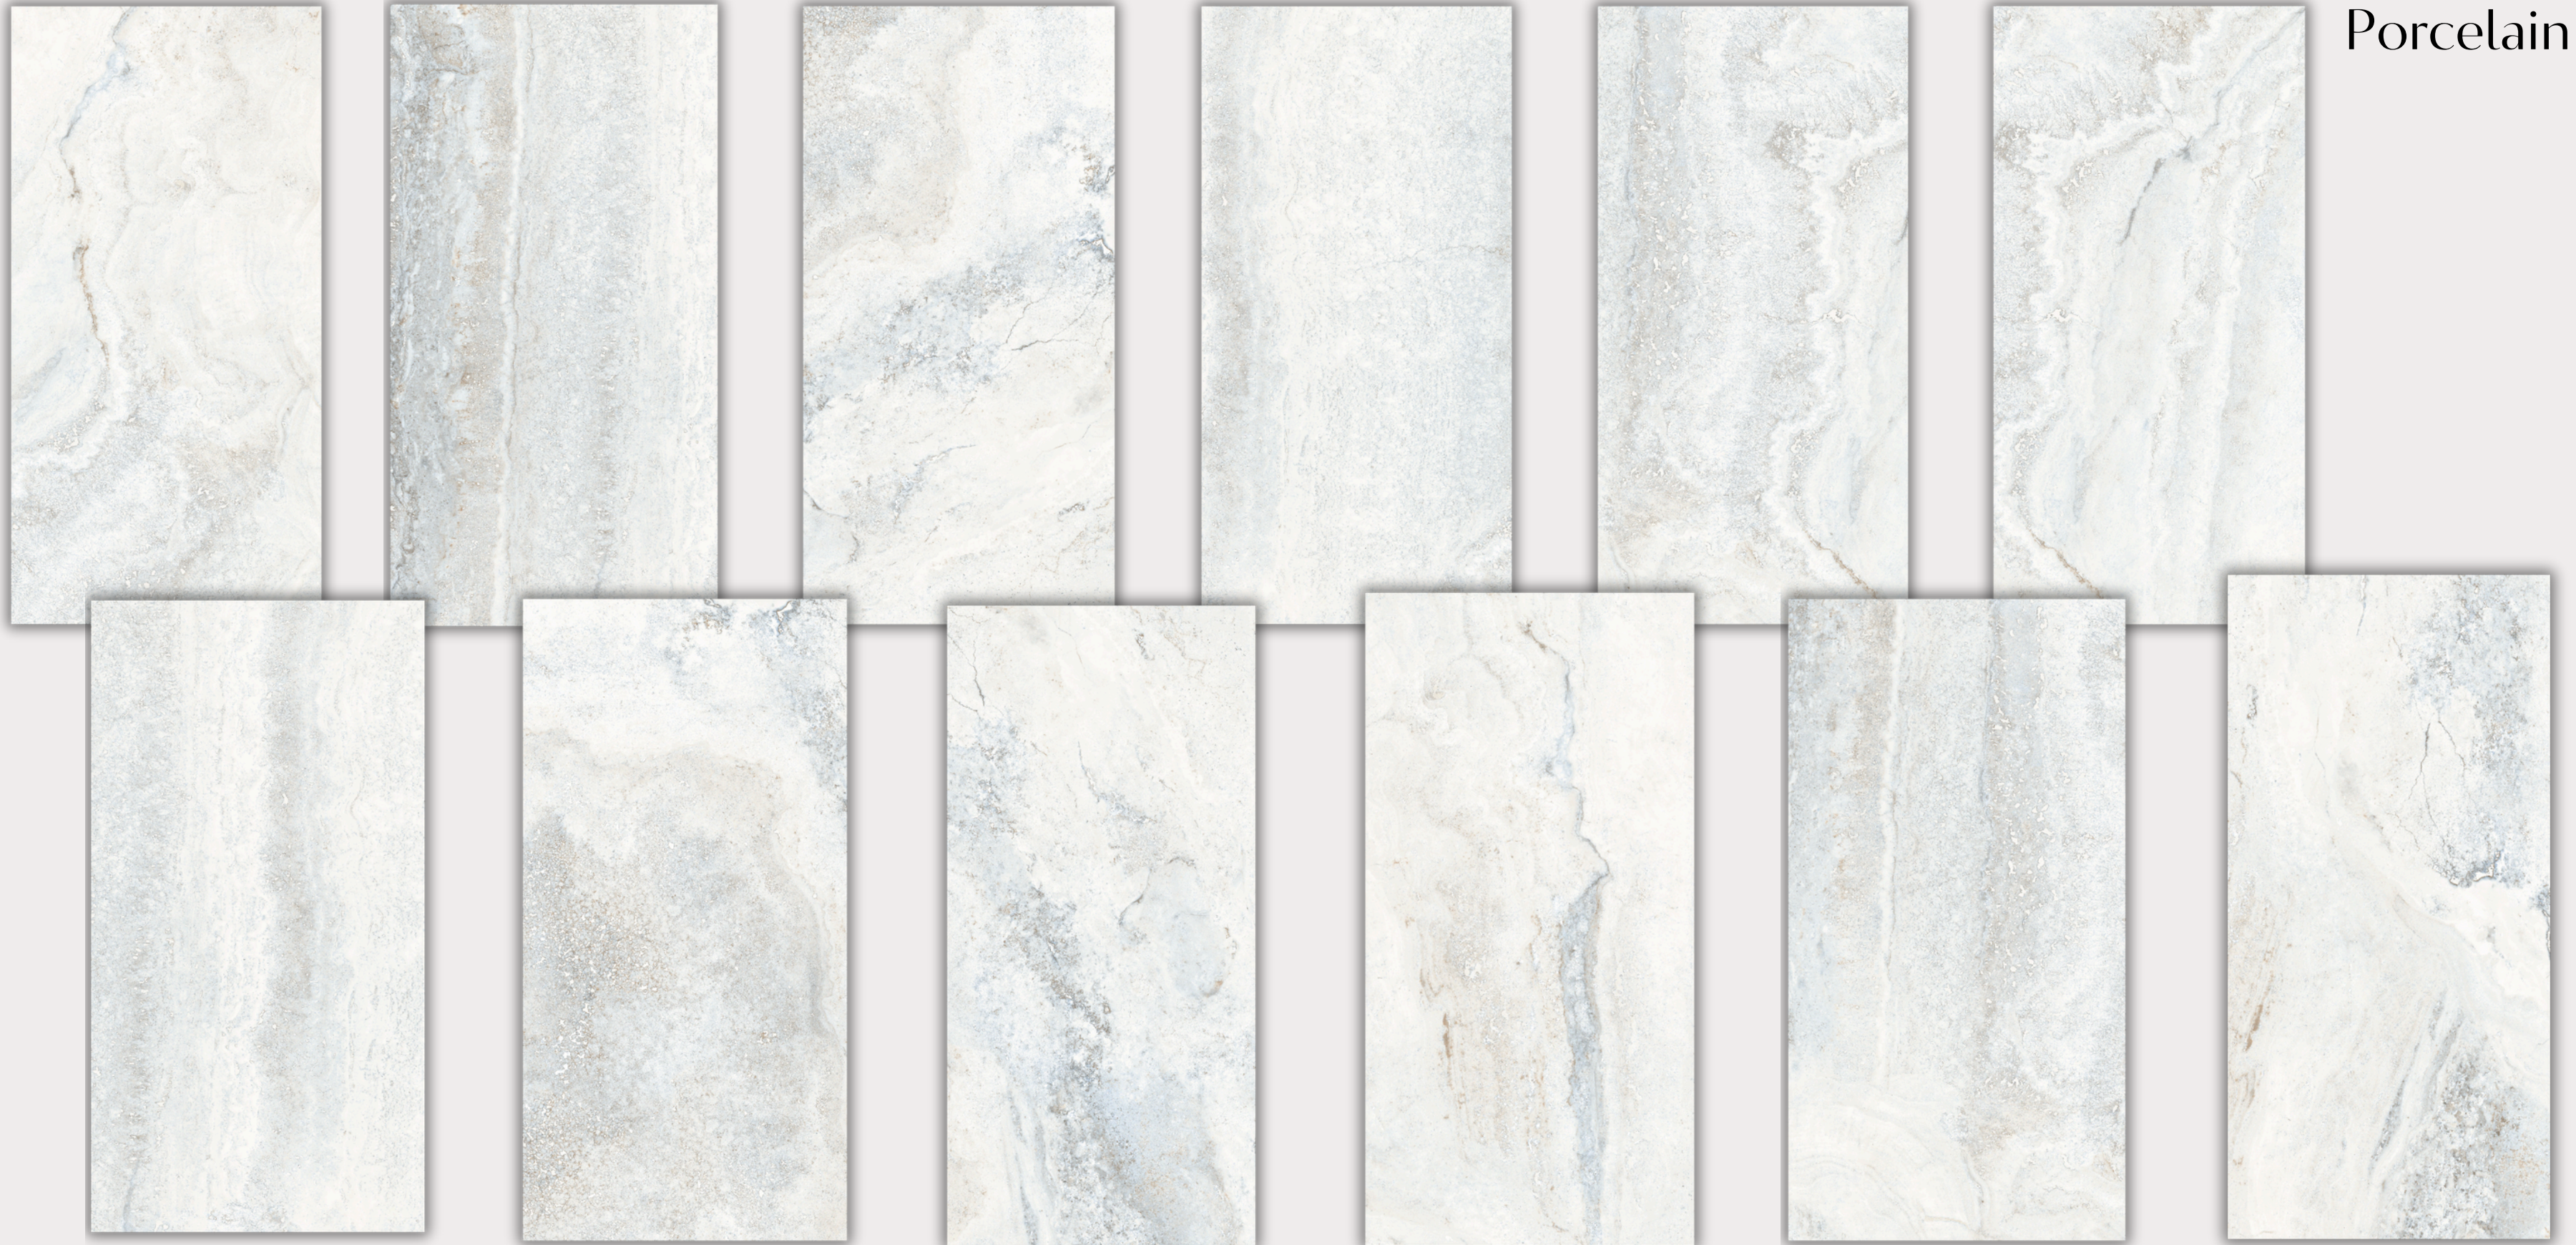

GIALLO COLLECTION

12 Faces

White
Porcelain