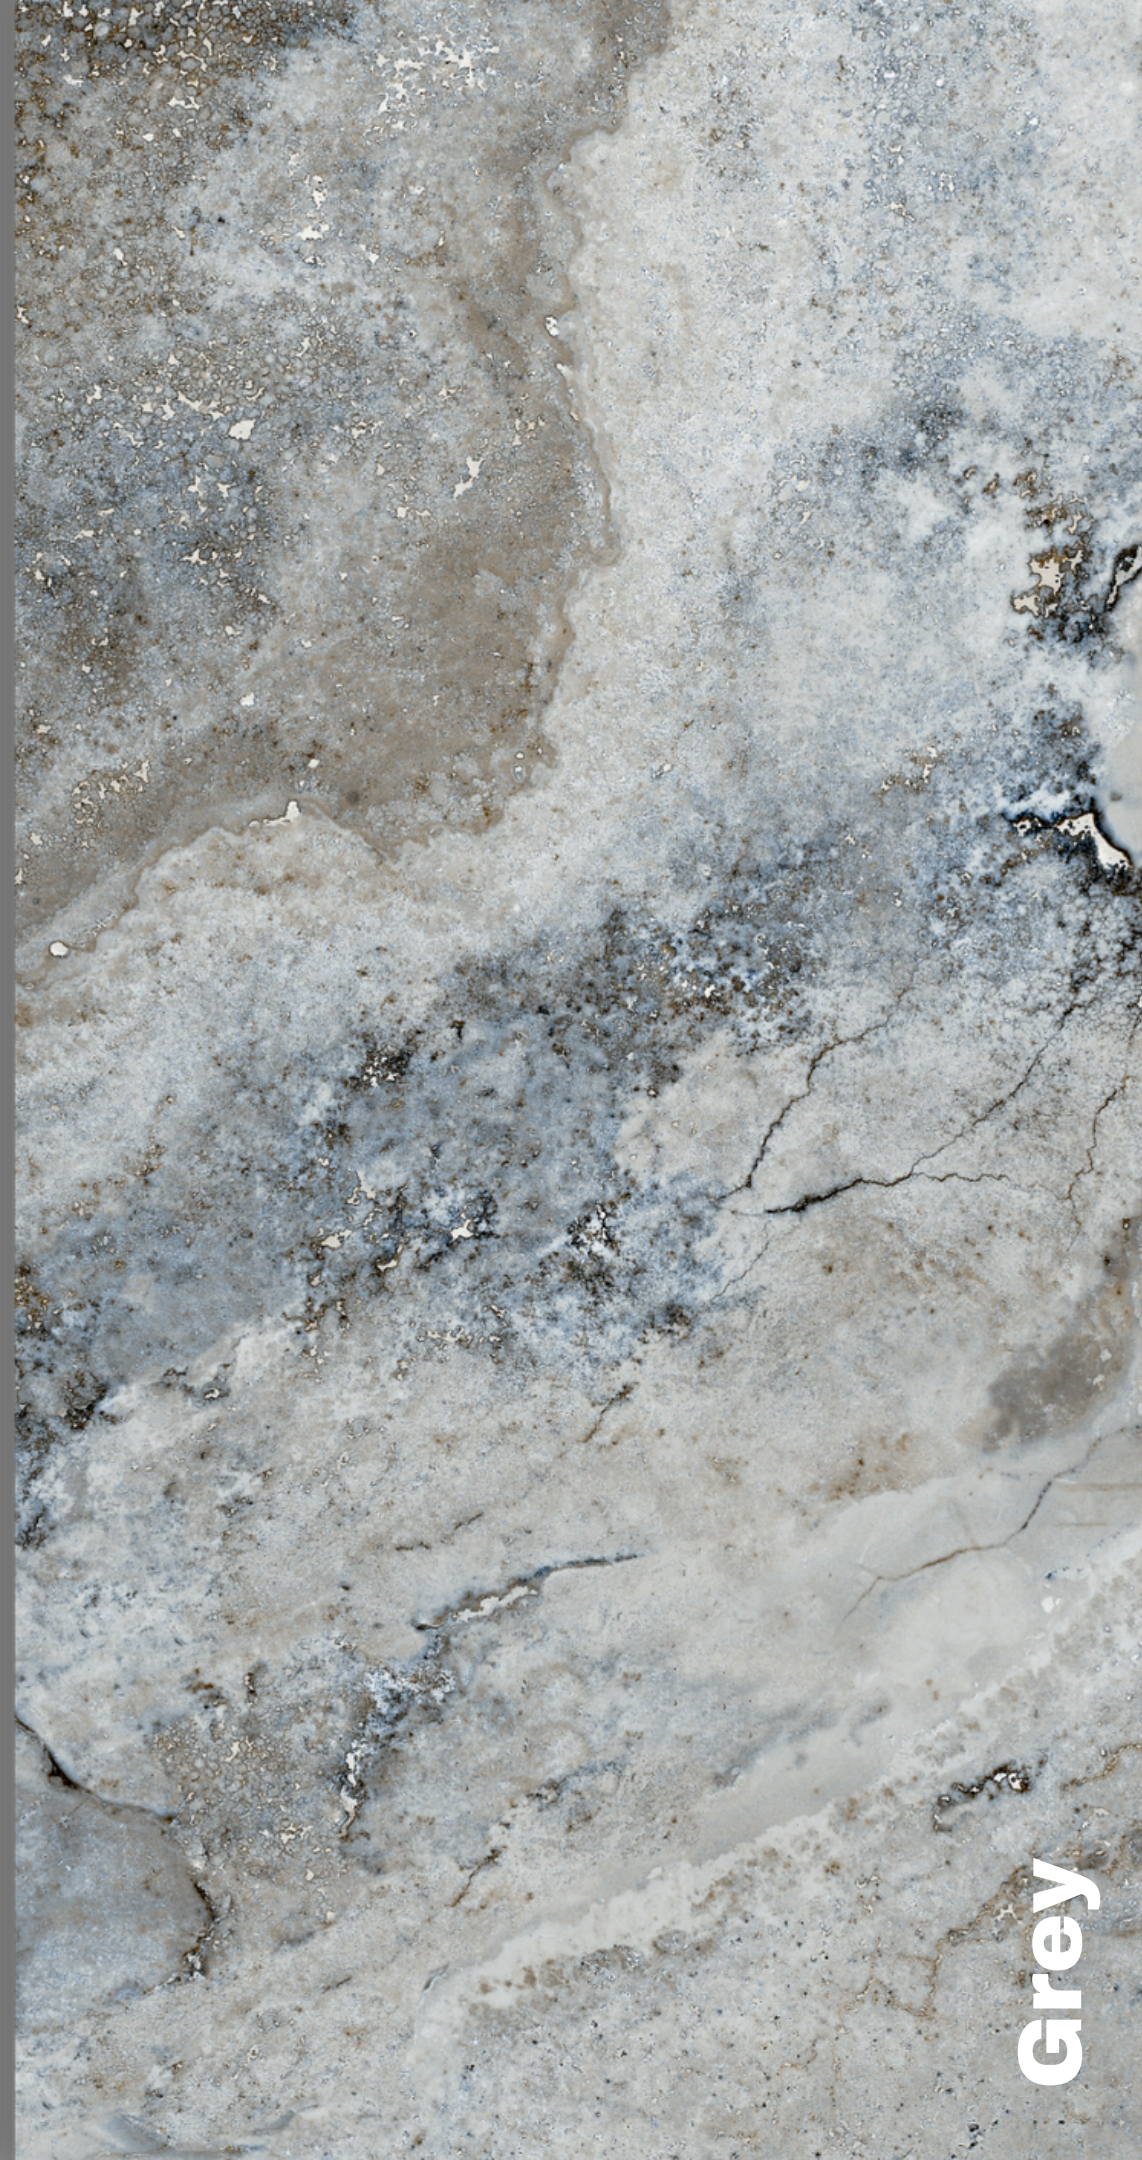

Classico

Grey