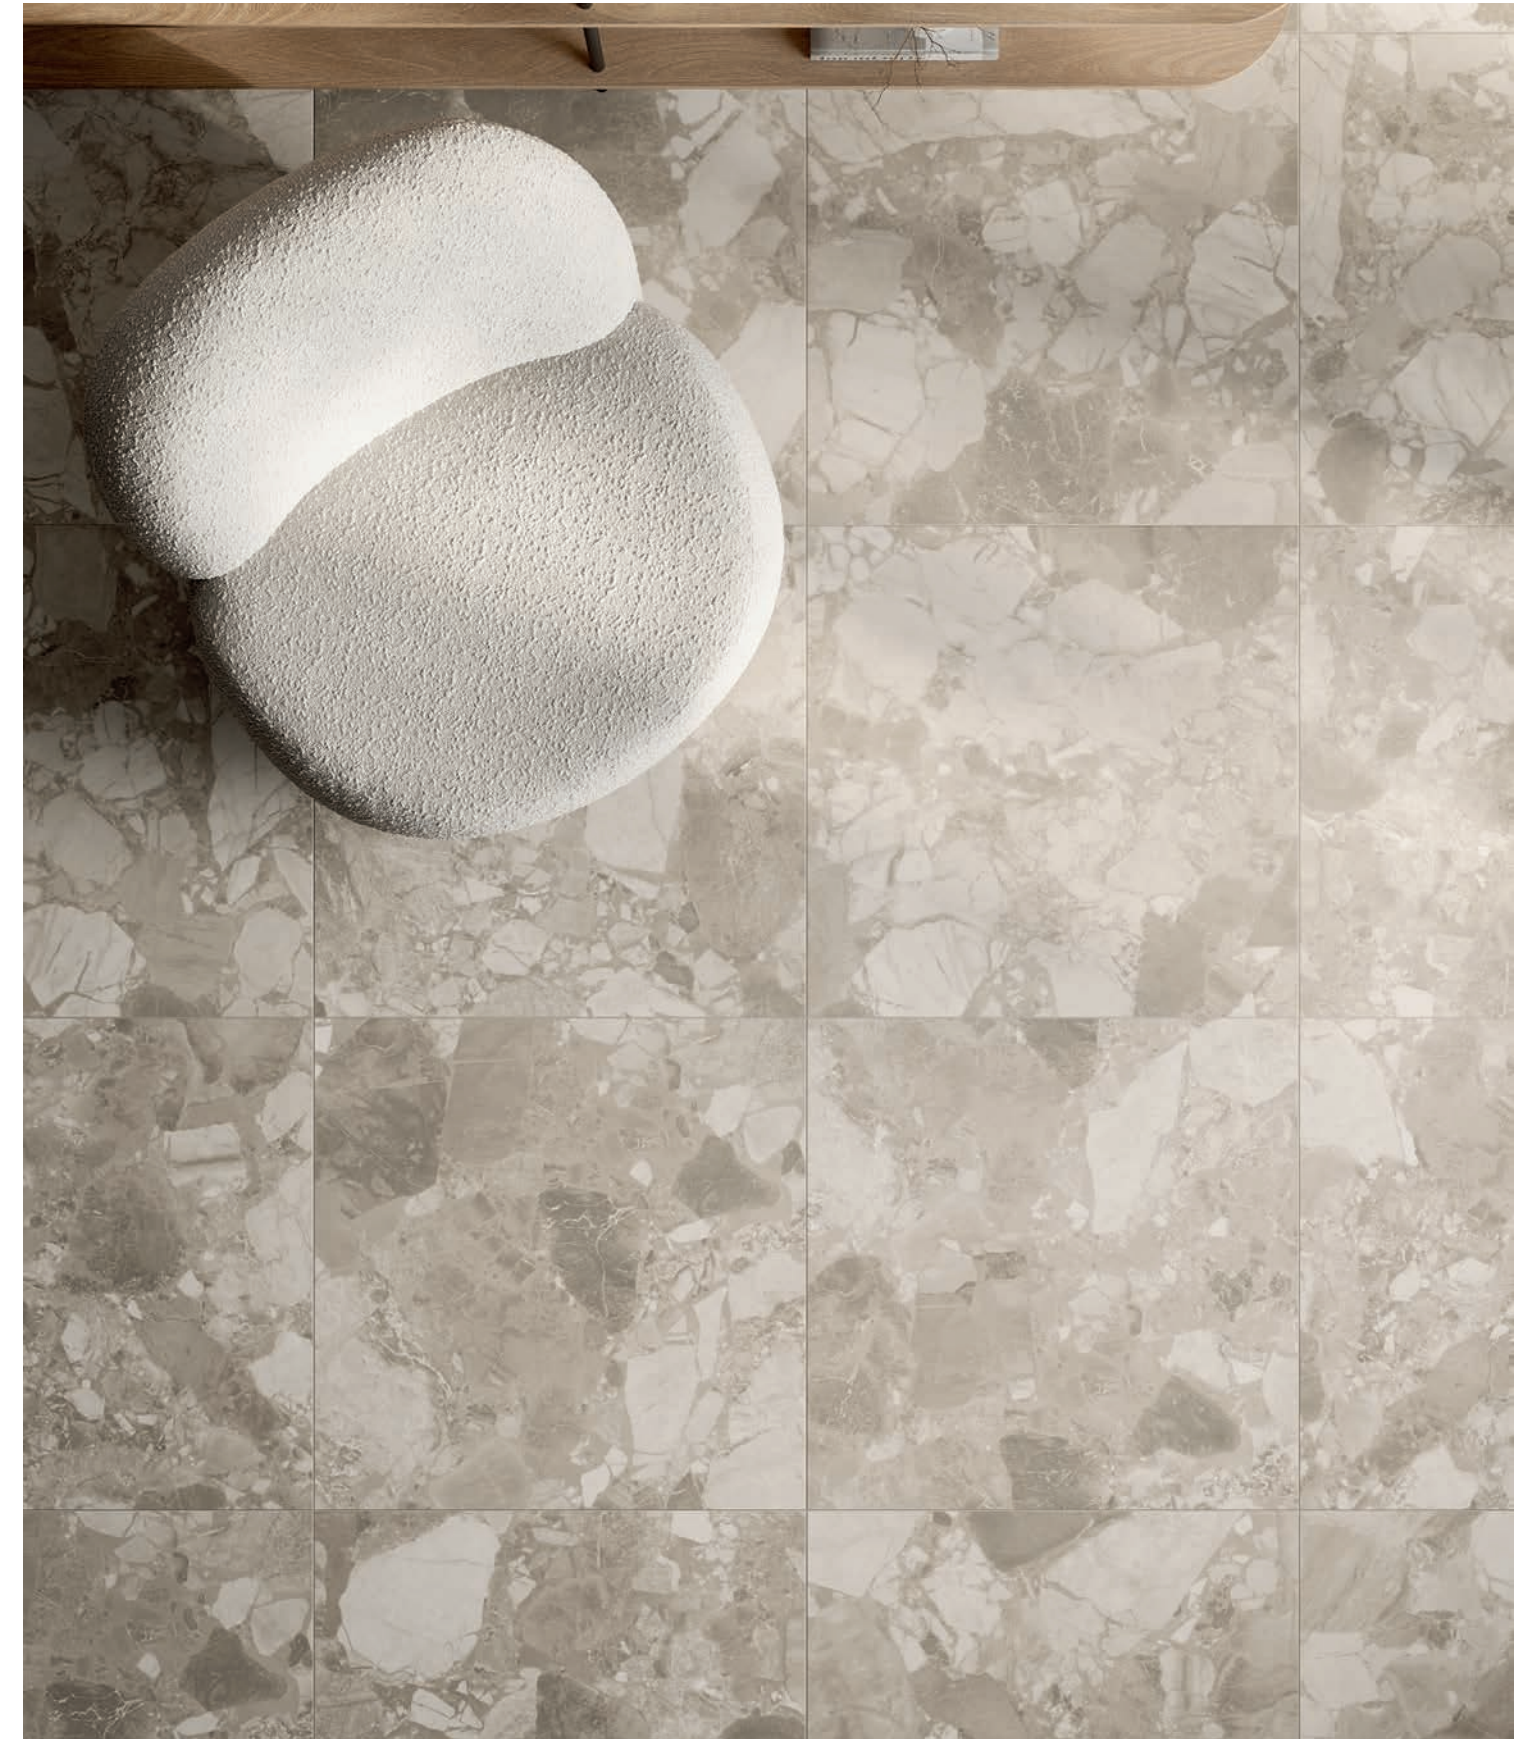

Stone Effect

Floor: Elements HLT01 Cream Rect. 24"x24"