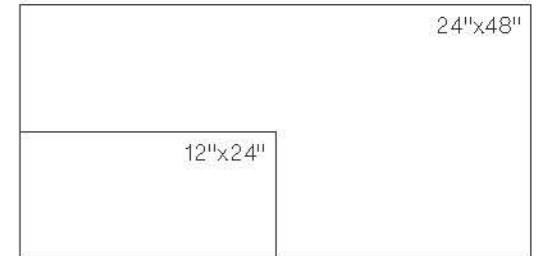

Applications:

Floor

Wall