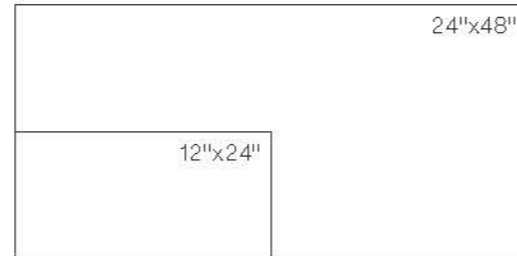

1104133 Matte rectified

24"x48"

1104115 Matte rectified

Applications:

Floor

Wall

CHARCOAL

Sizes and finishes: