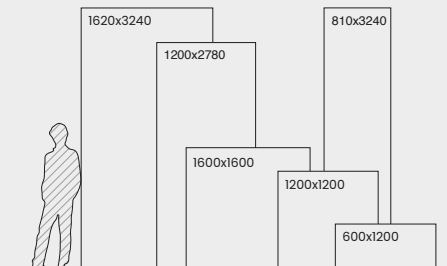

CARVEDTECHNOLOGY

SUAVE

≥2mm