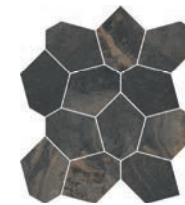

**GOBG05**  
Bergen HBG05 Gray Bullnose  
4"x24" . 10x60 cm

**GCBG08R**  
Bergen HBG08  
Anthracite Rect.  
24"x48" . 60x120 cm

**G9BG08R**  
Bergen HBG08  
Anthracite Rect.  
24"x24" . 60x60 cm

**G8BG08R**  
Bergen HBG08  
Anthracite Rect.  
12"x24" . 30x60 cm

**G8BG08GEOR**  
Bergen HBG08  
Anthracite Geometrie Rect.  
12"x24" . 30x60 cm

**G3BG08MO**  
Bergen HBG08  
Anthracite Mosaic  
1 3/8"x 1 3/8" . 3,5x3,5 cm  
(sheet 12"x12" . 30x30 cm)

**G3BG08MOLEAV**  
Bergen HBG08  
Anthracite Leaves  
3 6/8"x5 1/8" . 9,6x13 cm  
(sheet 12"x13 2/8" . 30x33,8 cm)