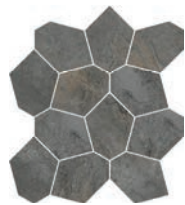

**G0BG01**  
Bergen HBG01 Sand Bullnose  
4"x24" . 10x60 cm

**GCBG05R**  
Bergen HBG05  
Gray Rect.  
24"x48" . 60x120 cm

**G9BG05R**  
Bergen HBG05  
Gray Rect.  
24"x24" . 60x60 cm

**G8BG05R**  
Bergen HBG05  
Gray Rect.  
12"x24" . 30x60 cm

**G8BG05GEOR**  
Bergen HBG05  
Gray Geometrie Rect.  
12"x24" . 30x60 cm

**G3BG05MO**  
Bergen HBG05  
Gray Mosaic  
1 3/8"x 1 3/8" . 3,5x3,5 cm  
(sheet 12"x12" . 30x30 cm)

**G3BG05MOLEAV**  
Bergen HBG05  
Gray Leaves  
3 6/8"x5 1/8" . 9,6x13 cm  
(sheet 12"x13 2/8" . 30x33,8 cm)