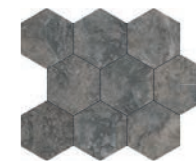

G3RO05HEX
Roma HRO05
Gray Hexagon
4"x4" . 10x10 cm
(sheet 10"x12" . 26x30 cm)